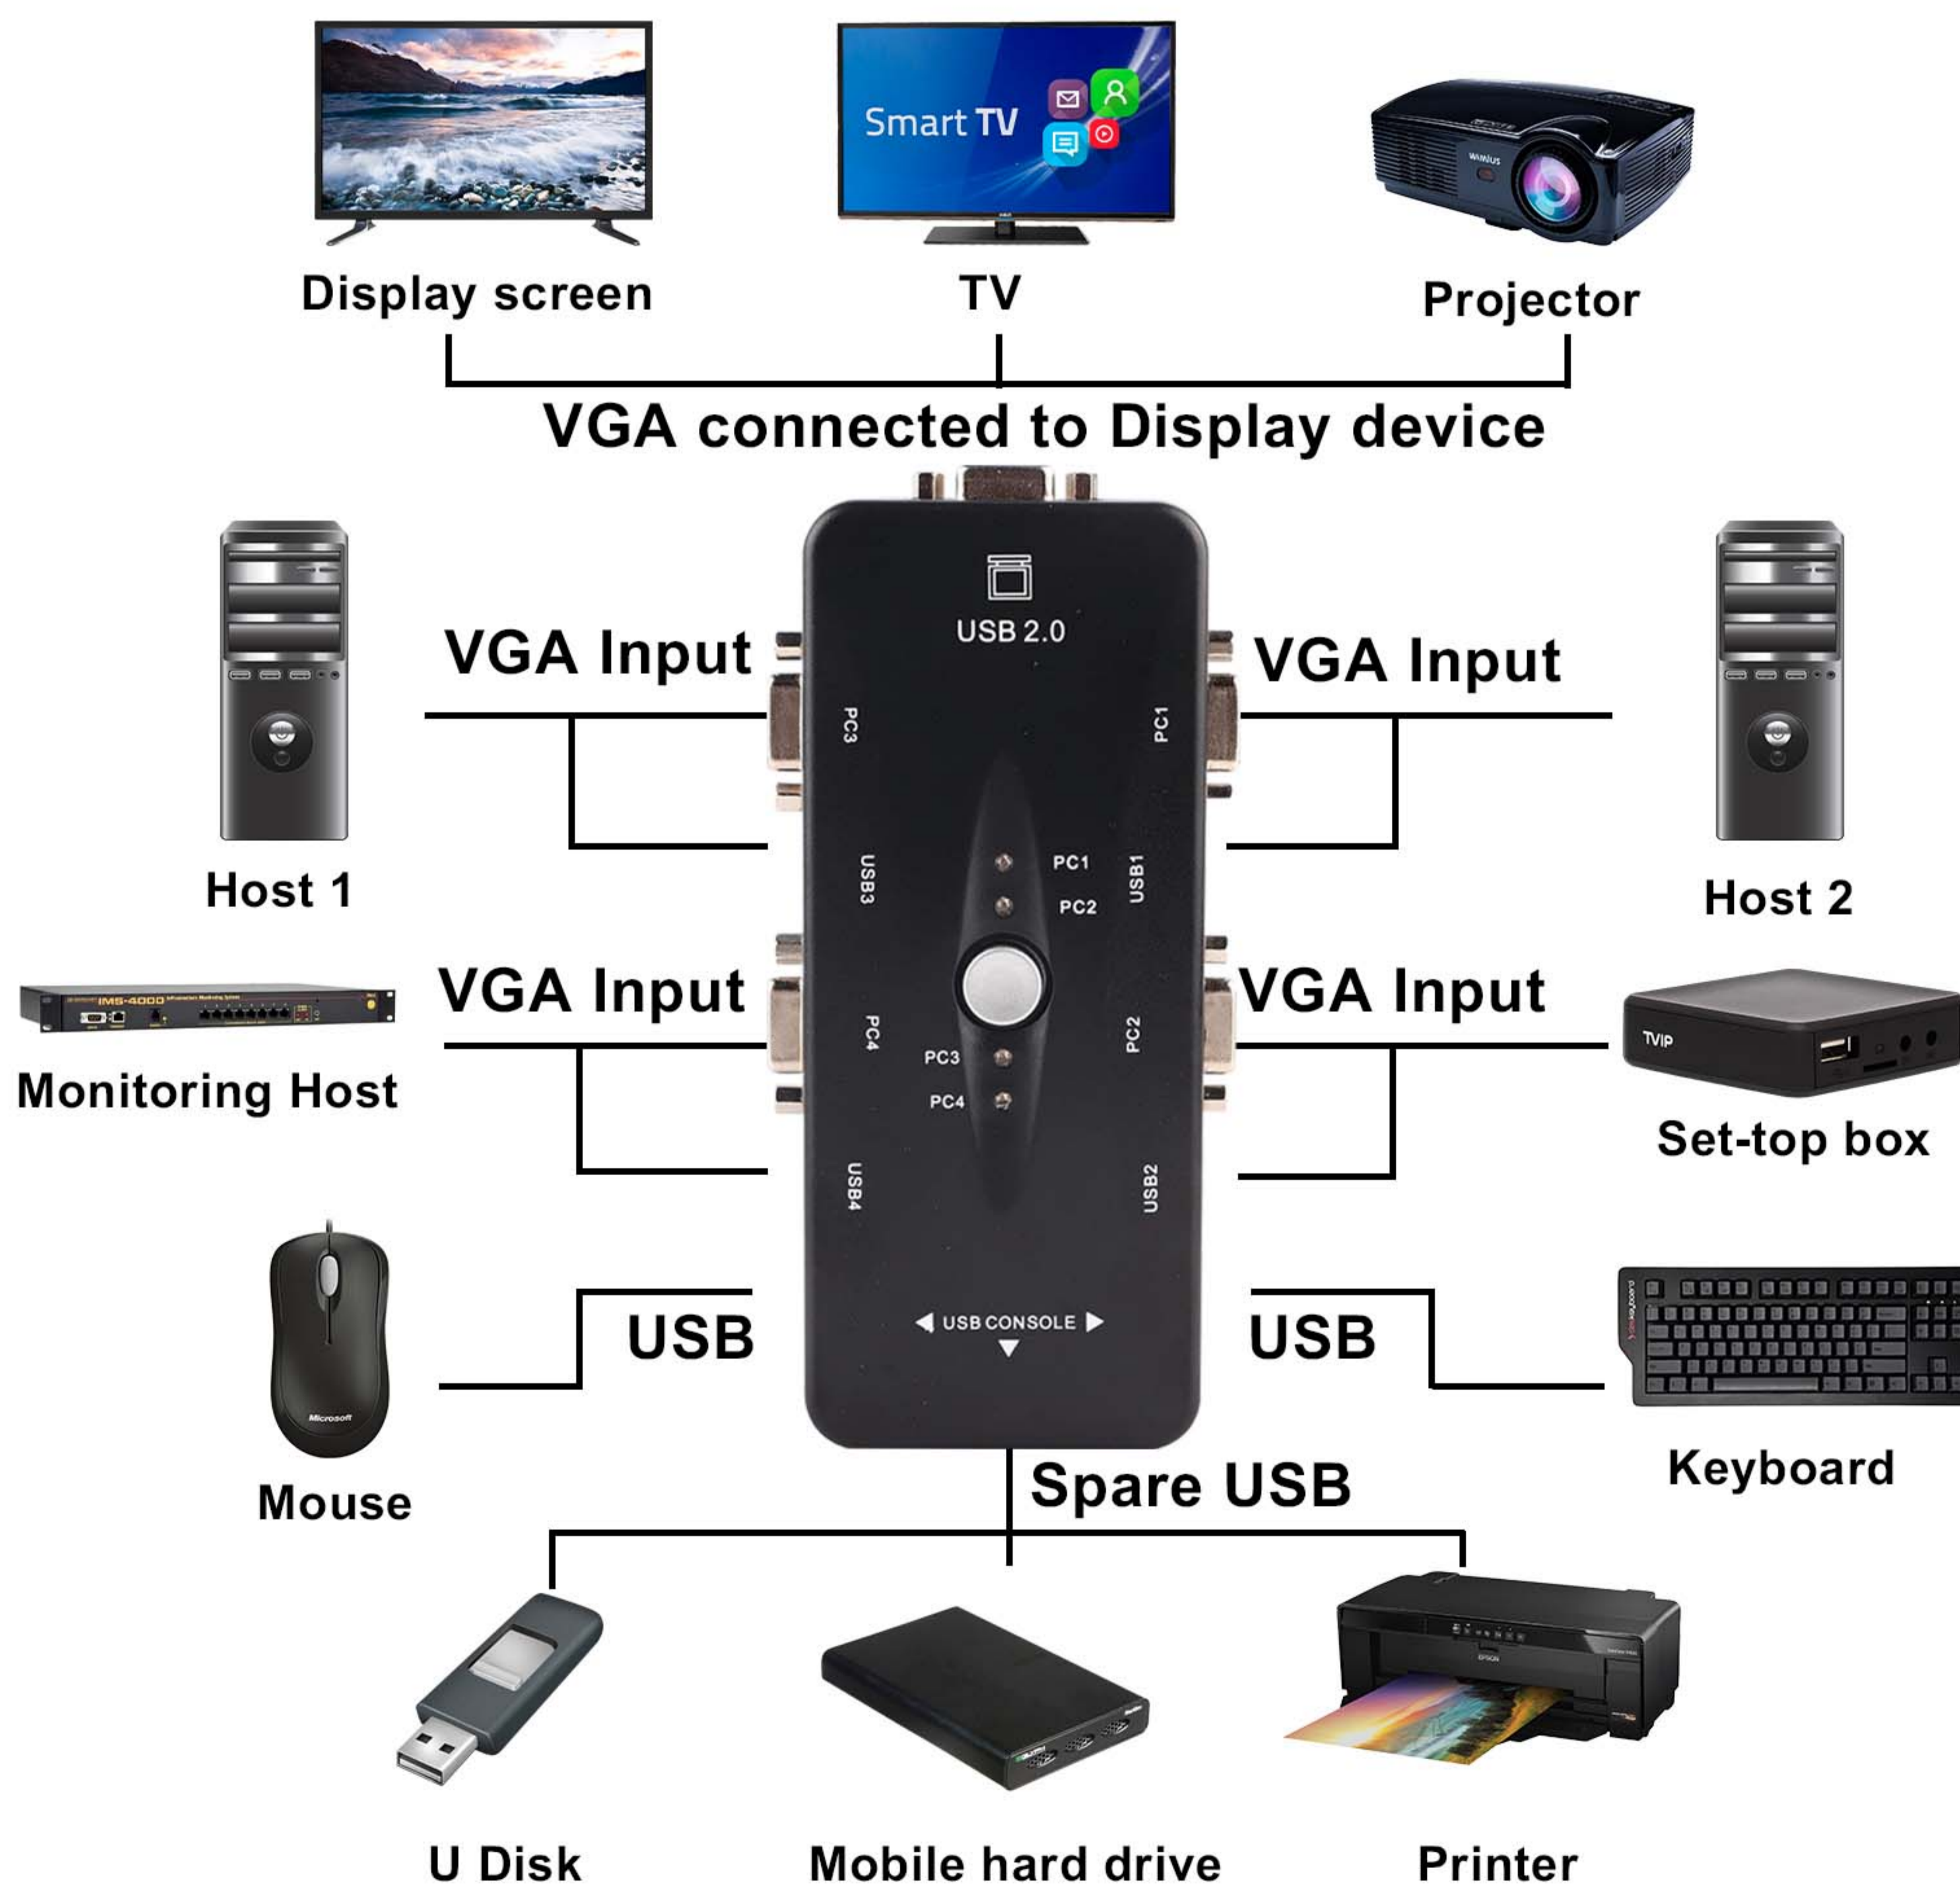

**Model: 4UK**

## 4PORTS VGA KVM SWITCH

Website: [CCET-CO.COM](http://CCET-CO.COM)

Page Facebook: [CCET-DIGITAL](https://www.facebook.com/CCET-DIGITAL)

## FEATURE

- Connection to PC :2 Ports.
- Ports VGA KVM switch can be connection with device such as ( Monitor ,TV and more Projector).
- Interface Type-USB 2.0
- Transmission distance :  
VGA end  $\leq$  25 meters  
USB end  $\leq$  3meters.
- Resolution up to : 1920x1440.
- VGA /SVGA 4 Port USB KVM switch Adopter connects printer monitor can 1set keyboard mouse control 4 PC.
- Have USB console connection with device such as ( USB Flash, USB hard drive and more printer).
- Have port VGA Input PC 4 Output VGA 1 port.
- No software installation .
- Can be select plug button on the switch. EX, PC1,PC2 and more.
- No remote using.

## Support

- USB mouse and USB keyboard
- Port USB 1.1 and USB 2.0,Sharing interface.
- Button on the port.
- Wide screen.
- DVR but using Adopter 5V2Ah.
- DOSKWin3.X,Win95/98/98/98SE/2000.

**Model: 4UK**  
**4PORTS VGA KVM SWITCH**