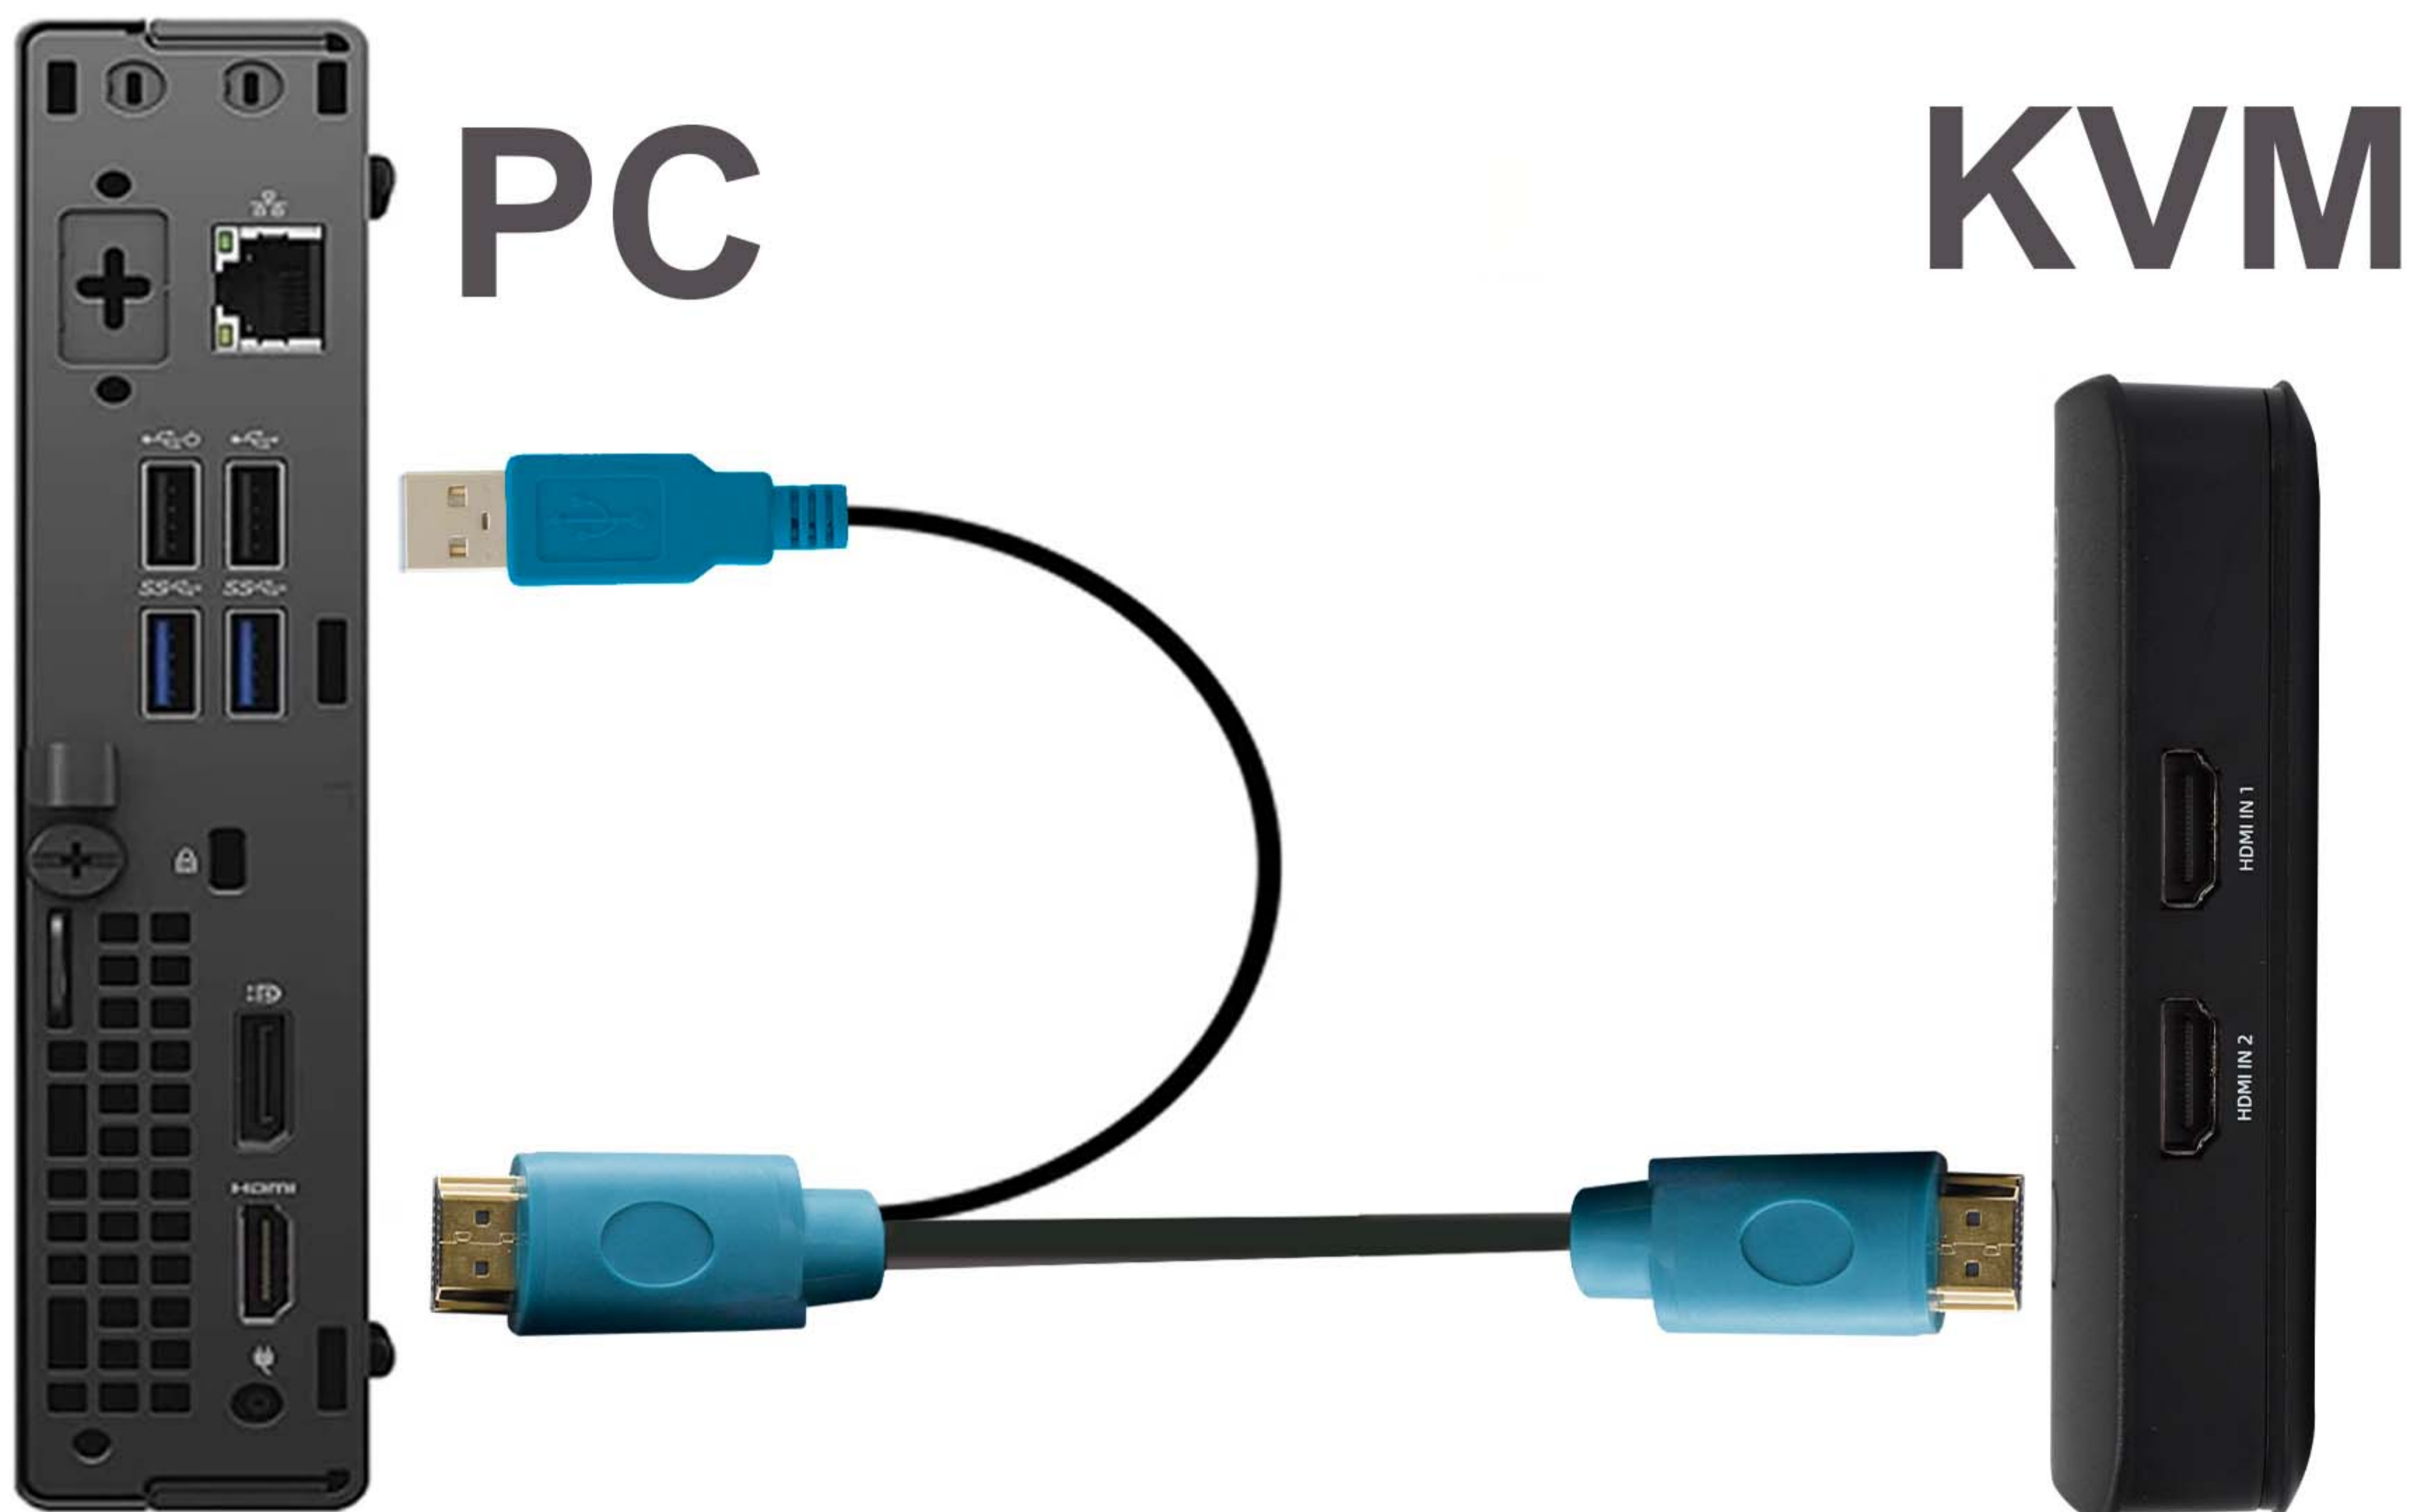

**Model: HK201**

## 2 PORTS HDMI KVM SWITCH

## FEATURE

- The HDMI output can achieve up to 4K (3840x2160) @30Hz resolution.
- 2 Ports 4K KVM switch.
- 2 Ways to swap and have desktop controller remote.

- No driver install, Plug and play.
- Plug in share USB devices (Keyboard, mouse, printer and USB device etc).
- Plug in HDMI output and connect to monitor.
- Plug in Main port (HDMI+USB) to PCS.
- Operating system: Windows, Mac OS, Works perfectly without the need for an additional power and hub.
- Support smart TV BOK.